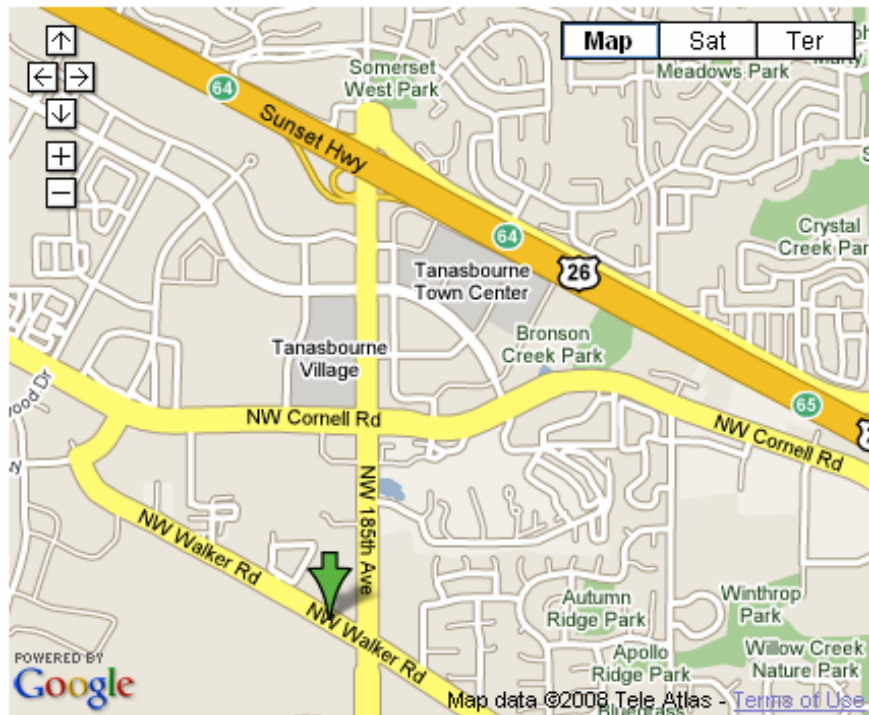

Capital Center – Driving Directions and Map

**18640 NW Walker Road
Beaverton, OR 97006**

We are located:

- At the southwest corner of Walker Rd and 185th
- About a mile south of the 185th exit off of Highway 26 (Sunset Highway).

- Follow the driveway in and around to your left. Park without a permit at any of the “OUS 30 minute” parking spots. If those spots are full, continue up past Entrance A to the PCC parking area near Entrance B. Please do NOT park in any space marked William Barnhardt Center.
- Come in Entrance A lobby of building.